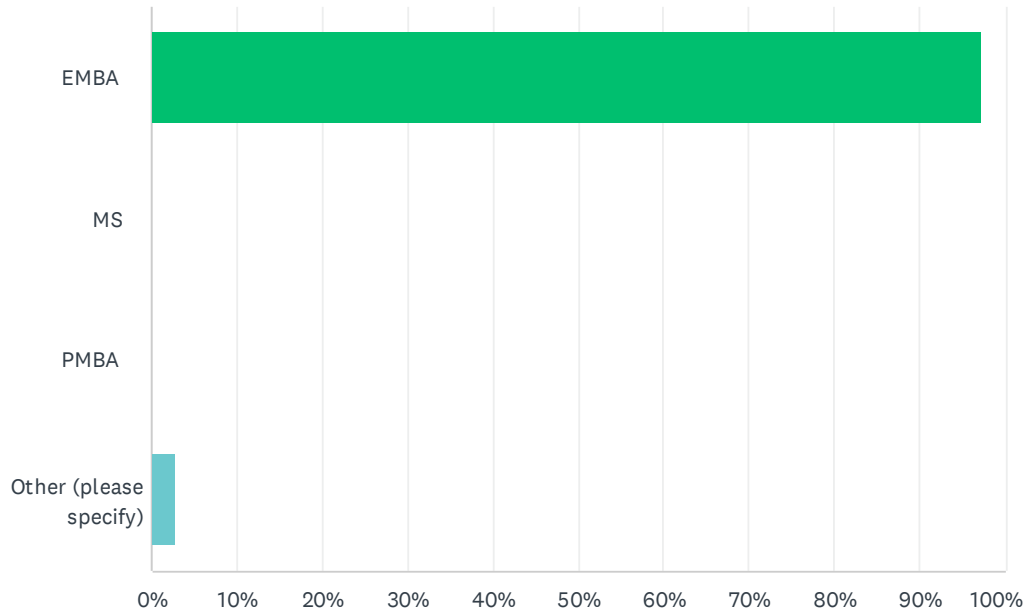

Answered: 77 Skipped: 0

ANSWER CHOICES	RESPONSES	
Yes	40.26%	31
No	41.56%	32
Not sure	18.18%	14
TOTAL		77

Q3 Are you using the EMBAC Research Dashboard?

Answered: 77 Skipped: 0

ANSWER CHOICES	RESPONSES	
Yes	22.08%	17
No	72.73%	56
Not sure	5.19%	4
Total Respondents: 77		

Q4 What program type are you responding for?

Answered: 75 Skipped: 2

ANSWER CHOICES	RESPONSES
EMBA	97.33% 73
MS	0.00% 0
PMBA	0.00% 0
Other (please specify)	2.67% 2
TOTAL	75

#	OTHER (PLEASE SPECIFY)	DATE
1	MA Leadership	3/1/2024 10:23 AM
2	Both EMBA and Executive MS	3/1/2024 8:48 AM